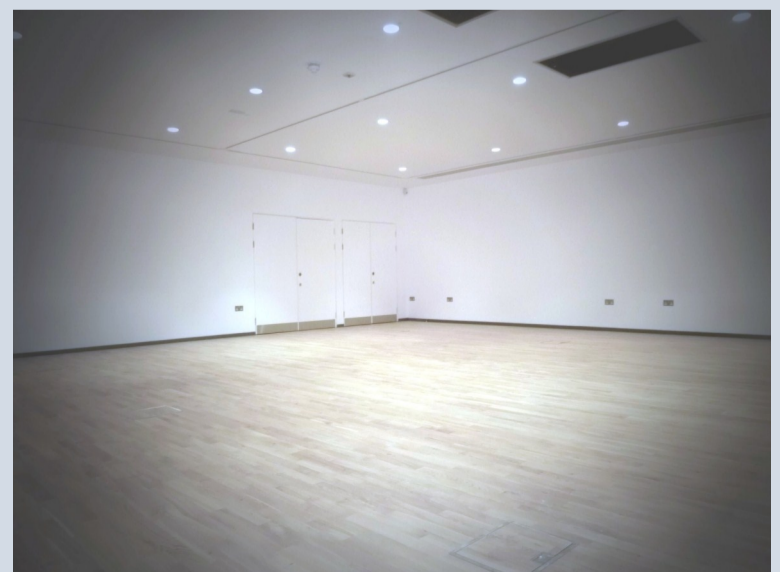

North Hertfordshire Museum & Hitchin Town Hall - May 2015

Town Hall - Lucas Room

Town Hall - Mountford Hall Balcony

Museum - Lobby Area

Museum - Education Room

Museum - Main Gallery

Museum - Terrace Gallery

Internal Doors

Town Hall - Mountford Hall

Museum - Temporary Exhibition Gallery